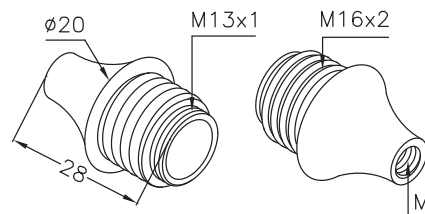

# SP0139

Supporto decorativo filettato M16x2  
Decorative holder threaded M16x2

Ot

Codice / Code	(M)	Ø mm	h mm	Materiale / Material
<b>SP0139.00</b>	M 10x1			
<b>SP0139.01</b>	M 8x1	20	28	Ottone / Brass
<b>SP0139.02</b>	M 6x1			