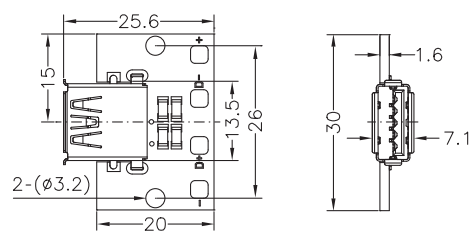

CNT033.01

Connettore USB Type-A
USB Type-A connector

Connettore remoto USB Type-A per carica cellulare, input e output max 5Vdc.

USB Type-A remote connector for mobile phone charging, input and output max 5Vdc.