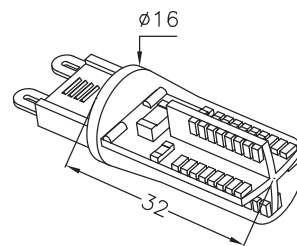

G903240W.CS001

Lampadina LED G9 con protezione in silicone
G9 LED bulb with silicone cap

Input	220~240Vac
Max power	3W
Max lumen	240 lm
RA/CRI	CRI>80
CCT	3000K
Dimensioni / Dimensions	$\varnothing 16$ mm x h 32 mm