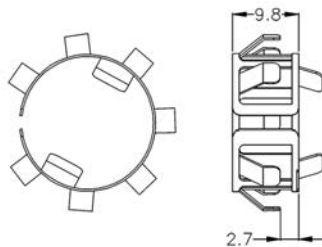

MOL26

Molla reggivetro, per vetri foro da \varnothing 22 a 24 mm, fissaggio a scatto.
Glass retaining spring, for glass with hole from \varnothing 22 to 24 mm. snap-in fixing.