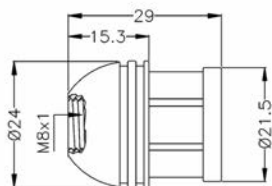

SPO07

Spot reggivetto in ottone grezzo per vetro Ø 22 mm.
Raw brass support, for glass with hole Ø 22 mm.