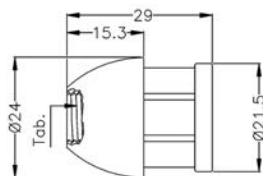

SPO09 / 10 / 11

Tab.	SPO09	M10x1
Tab.	SPO10	M8x1
Tab.	SPO11	M6x1

Spot reggivetto in ottone grezzo per vetro \varnothing 22 mm.
Raw brass support, for glass with hole \varnothing 22 mm.