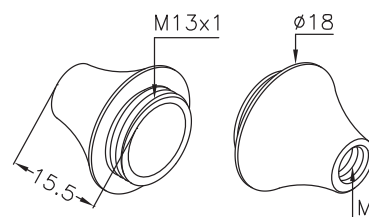

SP0142

Supporto decorativo
Decorative holder

Ot

Codice / Code	(M)	Ø mm	h mm	Materiale / Material
SP0142.00	M 10x1			
SP0142.01	M 8x1	18	15.5	Ottone / Brass
SP0142.02	M 6x1			

Da abbinare / To be combined with