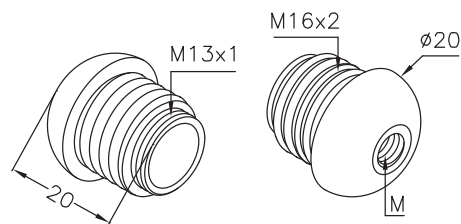

SP0144

Supporto decorativo filettato M16x2
Decorative holder threaded M16x2

Ot

Codice / Code	(M)	Ø mm	h mm	Materiale / Material
SP0144.00	M 10x1			
SP0144.01	M 8x1	20	20	Ottone / Brass
SP0144.02	M 6x1			