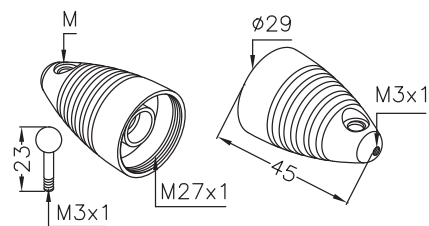

SP0151

Supporto decorativo con uscita cavi laterale
Decorative holder with side cable exit

0t

Codice / Code	(M)	Ø mm	h mm	Materiale / Material
SP0151.01	M 8x1	29	45/64	Ottone / Brass
SP0151.02	M 6x1			

Da abbinare / To be combined with

Ghiera GH1026 e lente Ø 20 mm
GH1026 ring and Ø 20 mm lens

Potenza massima dissipata / Max. dissipated power
2W