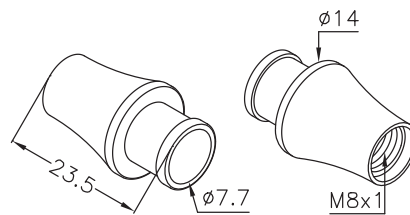

SP0159

Supporto decorativo con sede per molla reggivetrol
Decorative holder with a seat for glass holding spring

Ot

Codice / Code	Ø mm	h mm	Materiale / Material
SP0159.00	14	23.5	Ottone / Brass

Da abbinare / To be combined with
MOL14