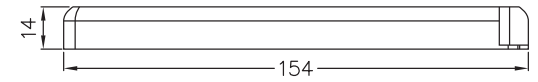

Input Vac	Vdc	Output CC	W
200~240V (50/60Hz)	12V	2.5A	30W

tc	+85°C

ta	+45°C

Dimensions	154 x 50 x 14 mm

Fissaggio cavi / Cable fixing

Morsetti a vite / Screw fixing

Approvazioni / Approvals

SELV