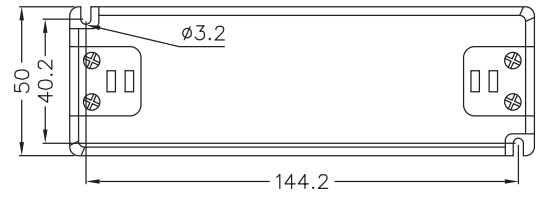

Input Vac	Vdc	Output CC	W
200~240V (50/60Hz)	12V	2.5A	30W

tc	+85°C

ta	+45°C

Dimensions	154 x 50 x 14 mm

Fissaggio cavi / Cable fixing

Morsetti a vite / Screw fixing

Approvazioni / Approvals

SELV