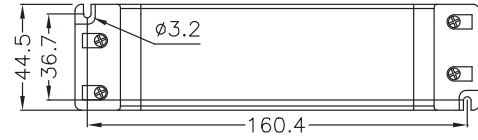

SS75-24VL

220
~CV
out

Class II

1

t_c	+85°C
t_a	+45°C
Dimensions	170 x 44.5 x 28.2 mm

Input Vac	Vdc	Output CC	W
200~240V (50/60Hz)	24V	3.13A	75W

Fissaggio cavi / *Cable fixing*
Morsetti a vite / *Screw fixing*