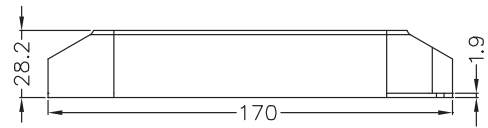

SS75-24VL

220
~CV
out

Class II

1

t_c	+85°C
t_a	+45°C
Dimensions	170 x 44.5 x 28.2 mm

Input Vac	Vdc	Output CC	W
200~240V (50/60Hz)	24V	3.13A	75W

Fissaggio cavi / *Cable fixing*
Morsetti a vite / *Screw fixing*