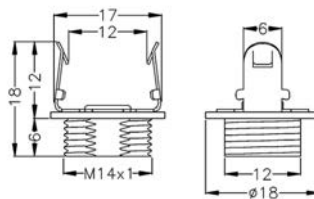

## SUP47

Supporto adattatore in ottone nichelato, filettato M14x1 per staffe R7s, dado incluso.  
*Nickel-plated brass adapter support, thread M14x1 for bracket R7s, nut included.*