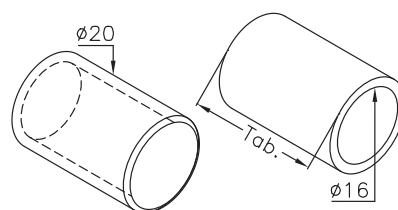

VDS09

Cilindro in borosilicato sabbato
Borosilicate cylinder, sandblasted on the outside

Codice / Code	Ø mm	h mm	Foro / Hole
VDS09.001.CM	20	50	Ø 16 mm
VDS09.003.CM		70	

**Abbinabile a / To be combined with**

Supporti sistema QUICK-LED / Chiuso da un lato
QUICK-LED system support / Closed on one side